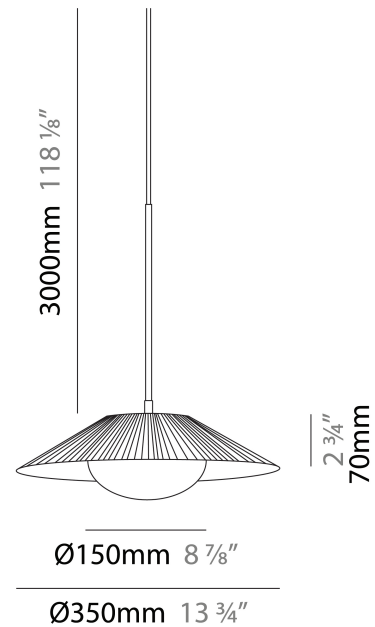

ARCTIC CIRCLE SUSPENSION

D91232-

base number   Finish
Options

1. To build a product code in our configurator select the specify button on the base model # product page
2. To build a manual product code on this datasheet choose from the options listed below in blue font and add the suffix to the base model #

GENERAL

Series: Arctic Circle _____
Partner: Milan _____
Division: Design _____
Installation: Suspension _____
Product Type: Pendant _____
Mounting Location: Ceiling _____
Light Distribution: Direct _____

PHYSICAL

Shape: Cone _____
Diameter (mm): 350 _____
Diameter (in): 13 ¾ _____
Height (mm): 393 _____
Height (in): 15 ½ _____
Max. Overall Height (mm): 3000 _____
Max. Overall Height (in): 118 ⅞ _____
Diffuser: Opal Triplex acid-etched glass _____
Fixture Finish: TUG / CRE _____
Fixture Material: Ribbon / Aluminum _____
Cable Details: 3000mm / 118 1/8" Cable _____

ELECTRICAL

Number of Lamps: 1 _____
Lamp Type: LED Retrofit _____
Bulb Included: Bulb Not Included _____
Max. Wattage Per Lamp (W): 4.8 _____
Lamp Base: G9 _____
Input Voltage (V): 120 _____

LED

OPTICAL

RATINGS AND CERTIFICATIONS

Certified By: Certified for North American Standards _____
IP rating: IP20 _____