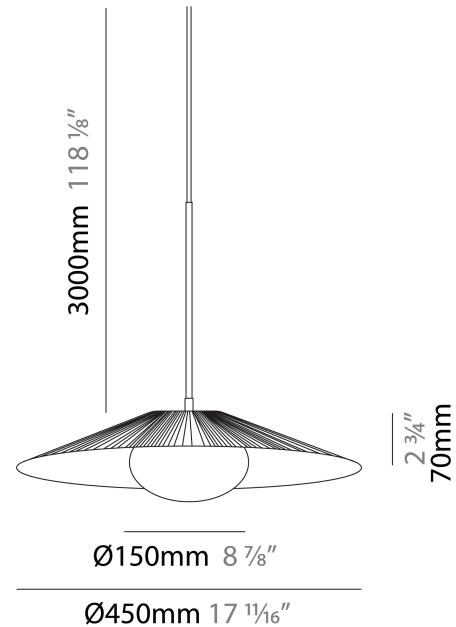

PROJECT	_____
TYPE	_____
SPECIFIER	_____
QUANTITY	_____
DATE	_____

ARCTIC CIRCLE SUSPENSION

D91233-

base number   Finish
Options

1. To build a product code in our configurator select the specify button on the base model # product page
2. To build a manual product code on this datasheet choose from the options listed below in blue font and add the suffix to the base model #

GENERAL

Series: Arctic Circle _____
Partner: Milan _____
Division: Design _____
Installation: Suspension _____
Product Type: Pendant _____
Mounting Location: Ceiling _____
Light Distribution: Direct _____

PHYSICAL

Shape: Cone _____
Diameter (mm): 450 _____
Diameter (in): 17 11/16 _____
Height (mm): 393 _____
Height (in): 15 1/2 _____
Max. Overall Height (mm): 3000 _____
Max. Overall Height (in): 118 1/8 _____
Diffuser: Opal Triplex acid-etched glass _____
Fixture Finish: TUG / CRE _____
Fixture Material: Ribbon / Aluminum _____
Cable Details: 3000mm / 118 1/8" Cable _____

ELECTRICAL

Number of Lamps: 1 _____
Lamp Type: LED Retrofit _____
Bulb Included: Bulb Not Included _____
Max. Wattage Per Lamp (W): 4.8 _____
Lamp Base: G9 _____
Input Voltage (V): 120 _____

LED

OPTICAL

RATINGS AND CERTIFICATIONS

Certified By: Certified for North American Standards _____
IP rating: IP20 _____