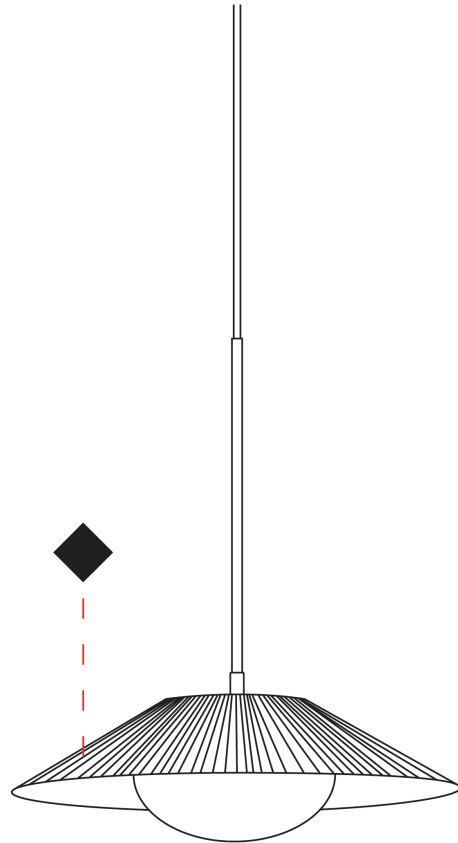

ARCTIC CIRCLE SUSPENSION

D91232-

PROJECT _____

TYPE _____

SPECIFIER _____

QUANTITY _____

DATE _____

D